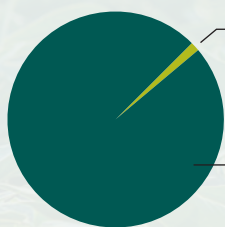

Mosaic is one of St. James Parish's largest private sector employers.

\$42.7 Million Total annual payroll for Louisiana residents

Significant provider of local tax dollars

Mosaic is one of the largest taxpayers in St. James Parish. These taxes support important local services for residents such as schools, parks, libraries, law enforcement and first responders.